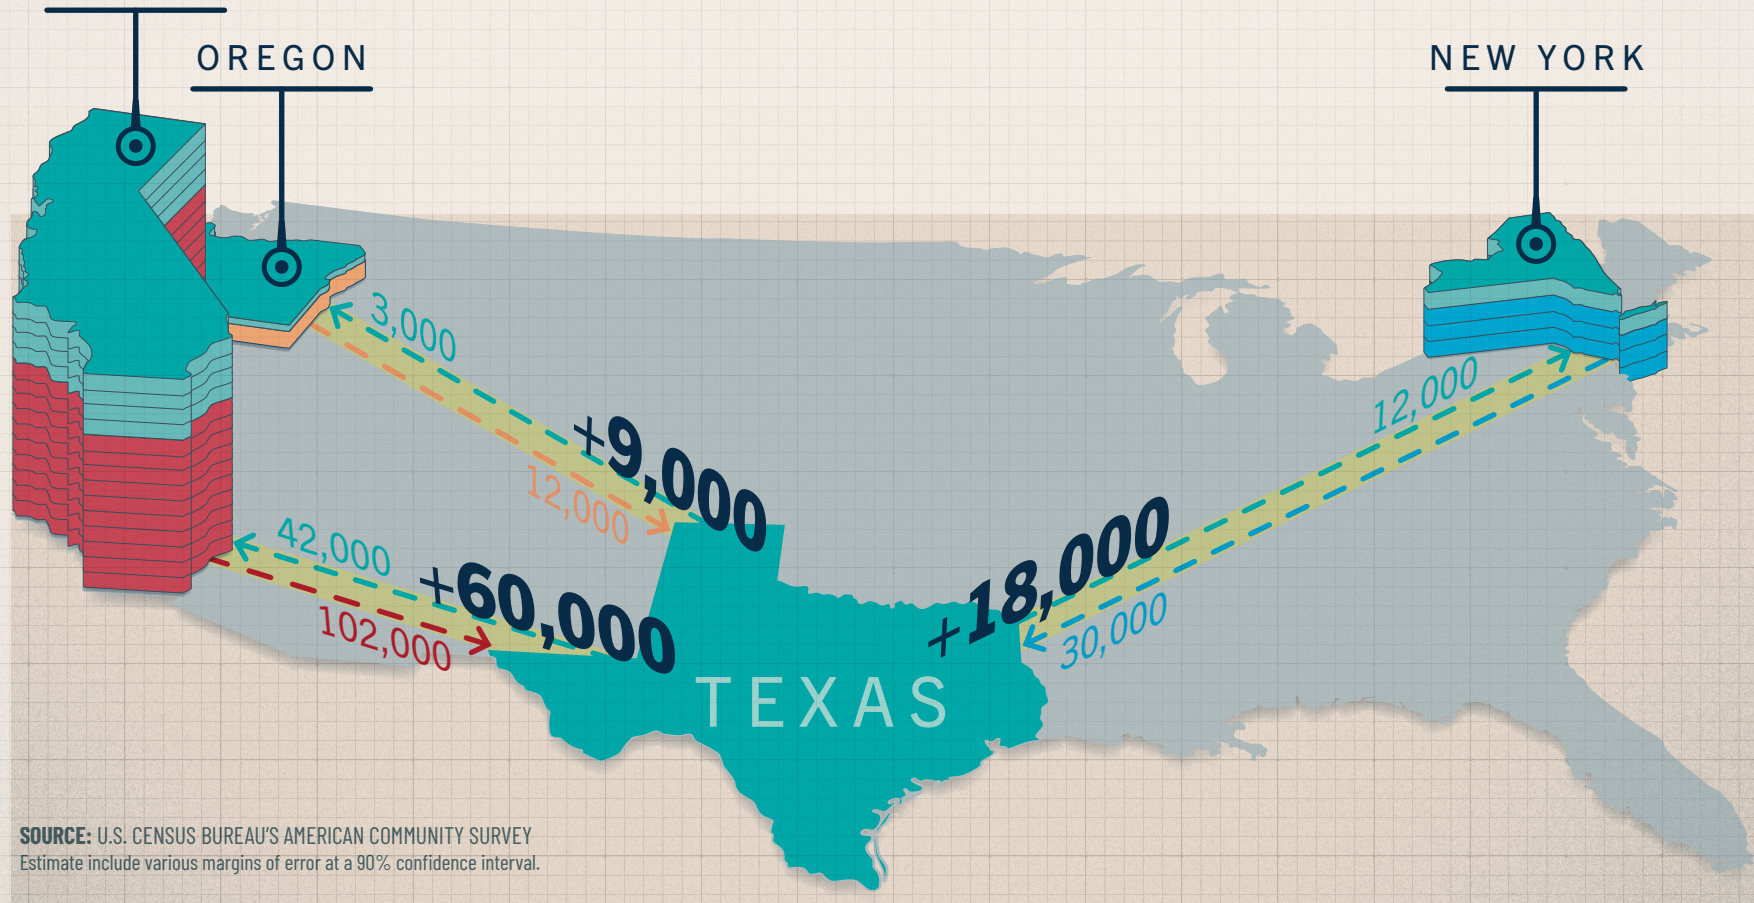

TEXAS RELOCATION REPORT

States contributing to the highest net gain* of Texas residents

* Net gain represents the increase to the Texas population when considering the numbers of people moving in each direction.

CALIFORNIA

OREGON

NEW YORK

SOURCE: U.S. CENSUS BUREAU'S AMERICAN COMMUNITY SURVEY
Estimate include various margins of error at a 90% confidence interval.