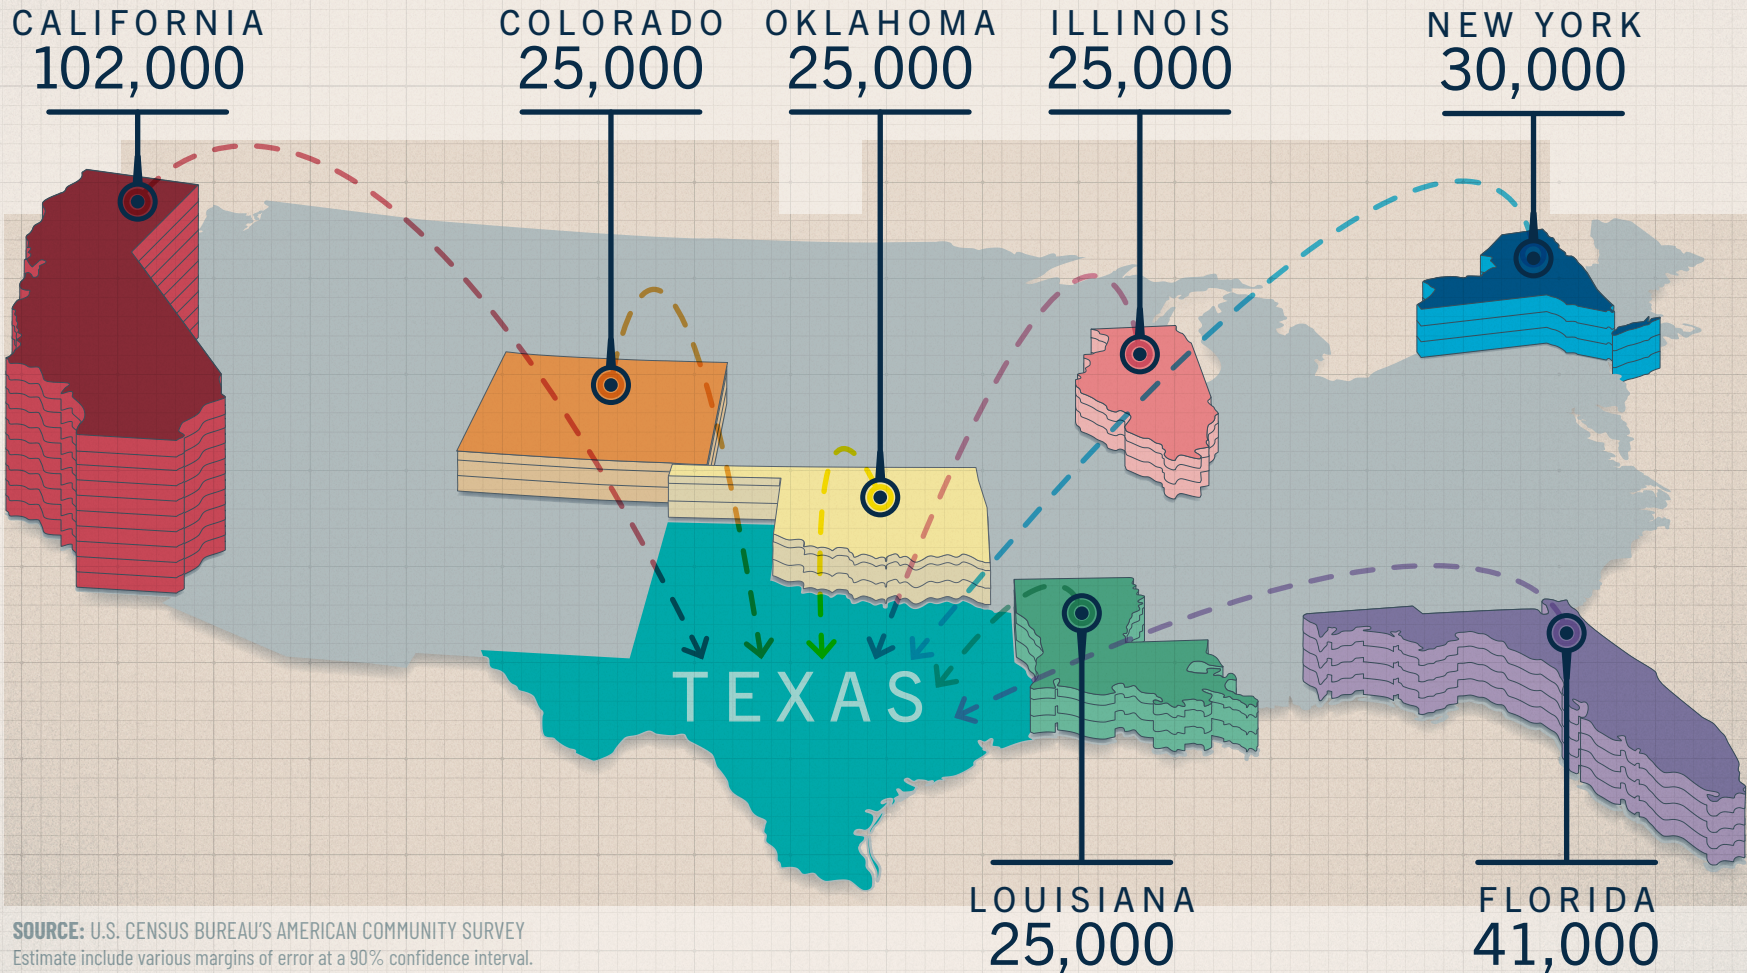

MEDIA CONTACT

David Gibbs
Hahn Agency
david.gibbs@hahn.agency

EXECUTIVE SUMMARY

The 2024 *Texas Relocation Report* provides insights into the relocation patterns to and from Texas during 2022. The Texas population continued to grow during this time period. Overall, about 668,000 people moved to Texas from other states, with a net population gain of nearly 175,000 residents. More than 102,000 California residents relocated to the Lone Star State. California-to-Texas was the most popular state-to-state move in the U.S. Other states with significant numbers of movers coming to Texas were Florida (41,000+), New York (30,000+). California also was the top destination for Texans moving to another state, with more than 42,000 residents making that move. Florida was the second-most-popular destination for relocating Texans, with approximately 38,000 movers, followed by Oklahoma with more than 26,000 Texans moving to the Sooner State.

TEXAS RELOCATION REPORT

States with the most people moving to Texas in 2022

SOURCE: U.S. CENSUS BUREAU'S AMERICAN COMMUNITY SURVEY
Estimate include various margins of error at a 90% confidence interval.

States contributing to the highest net gain* of Texas residents

* Net gain represents the increase to the Texas population when considering the numbers of people moving in each direction.

CALIFORNIA

OREGON