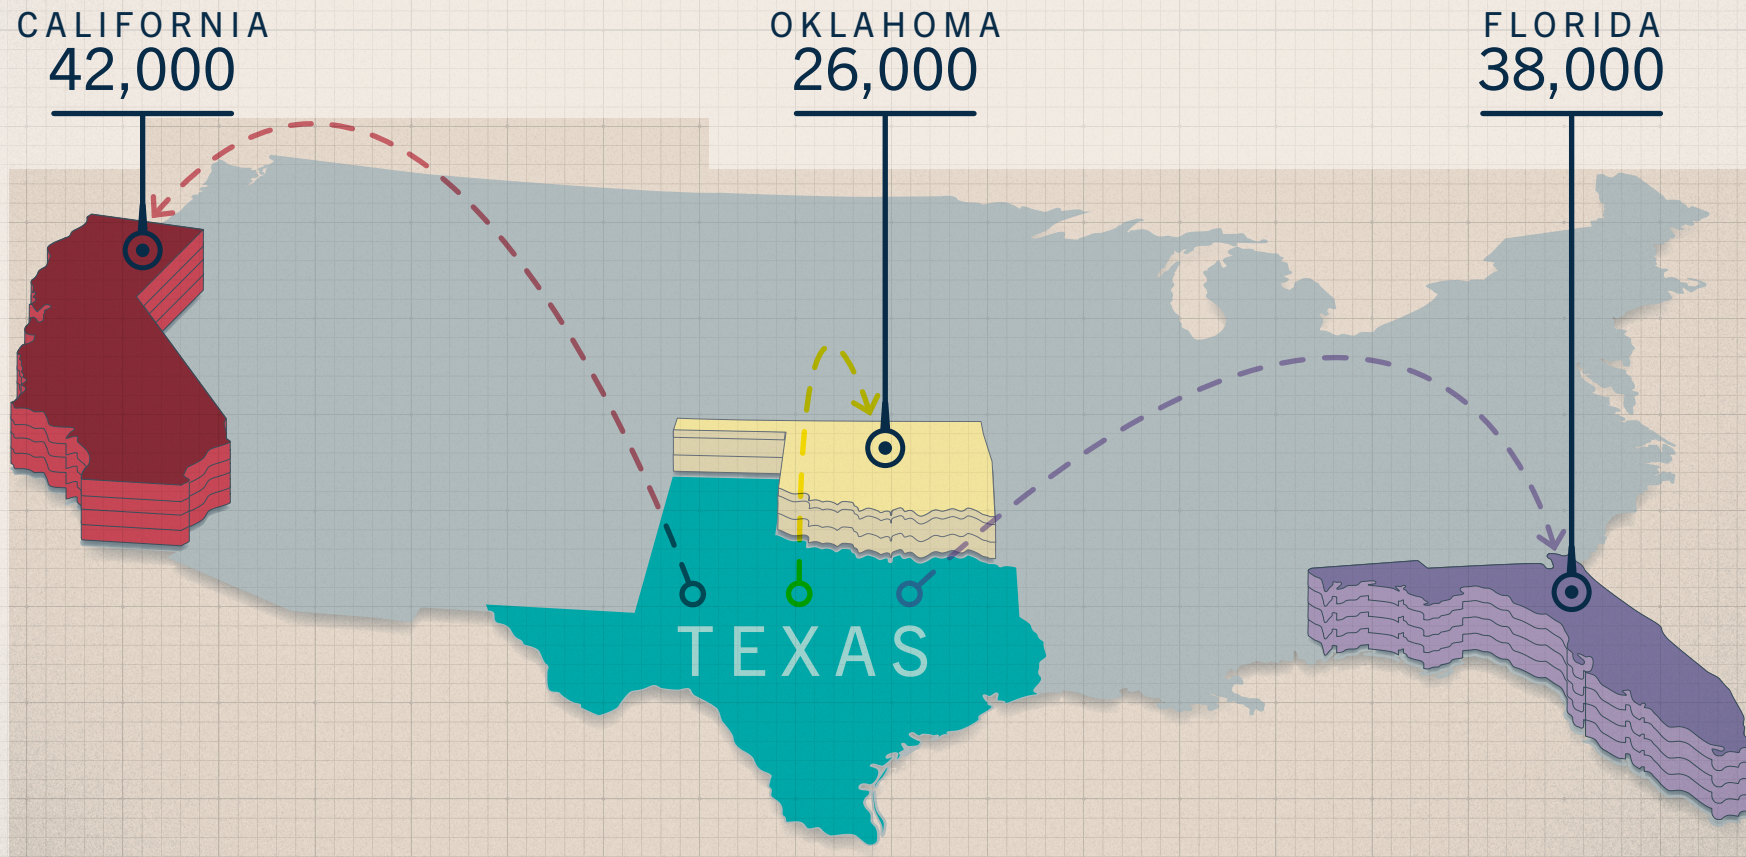

TEXAS RELOCATION REPORT

Top states for residents moving out of Texas

SOURCE: U.S. CENSUS BUREAU'S AMERICAN COMMUNITY SURVEY
Estimate include various margins of error at a 90% confidence interval.